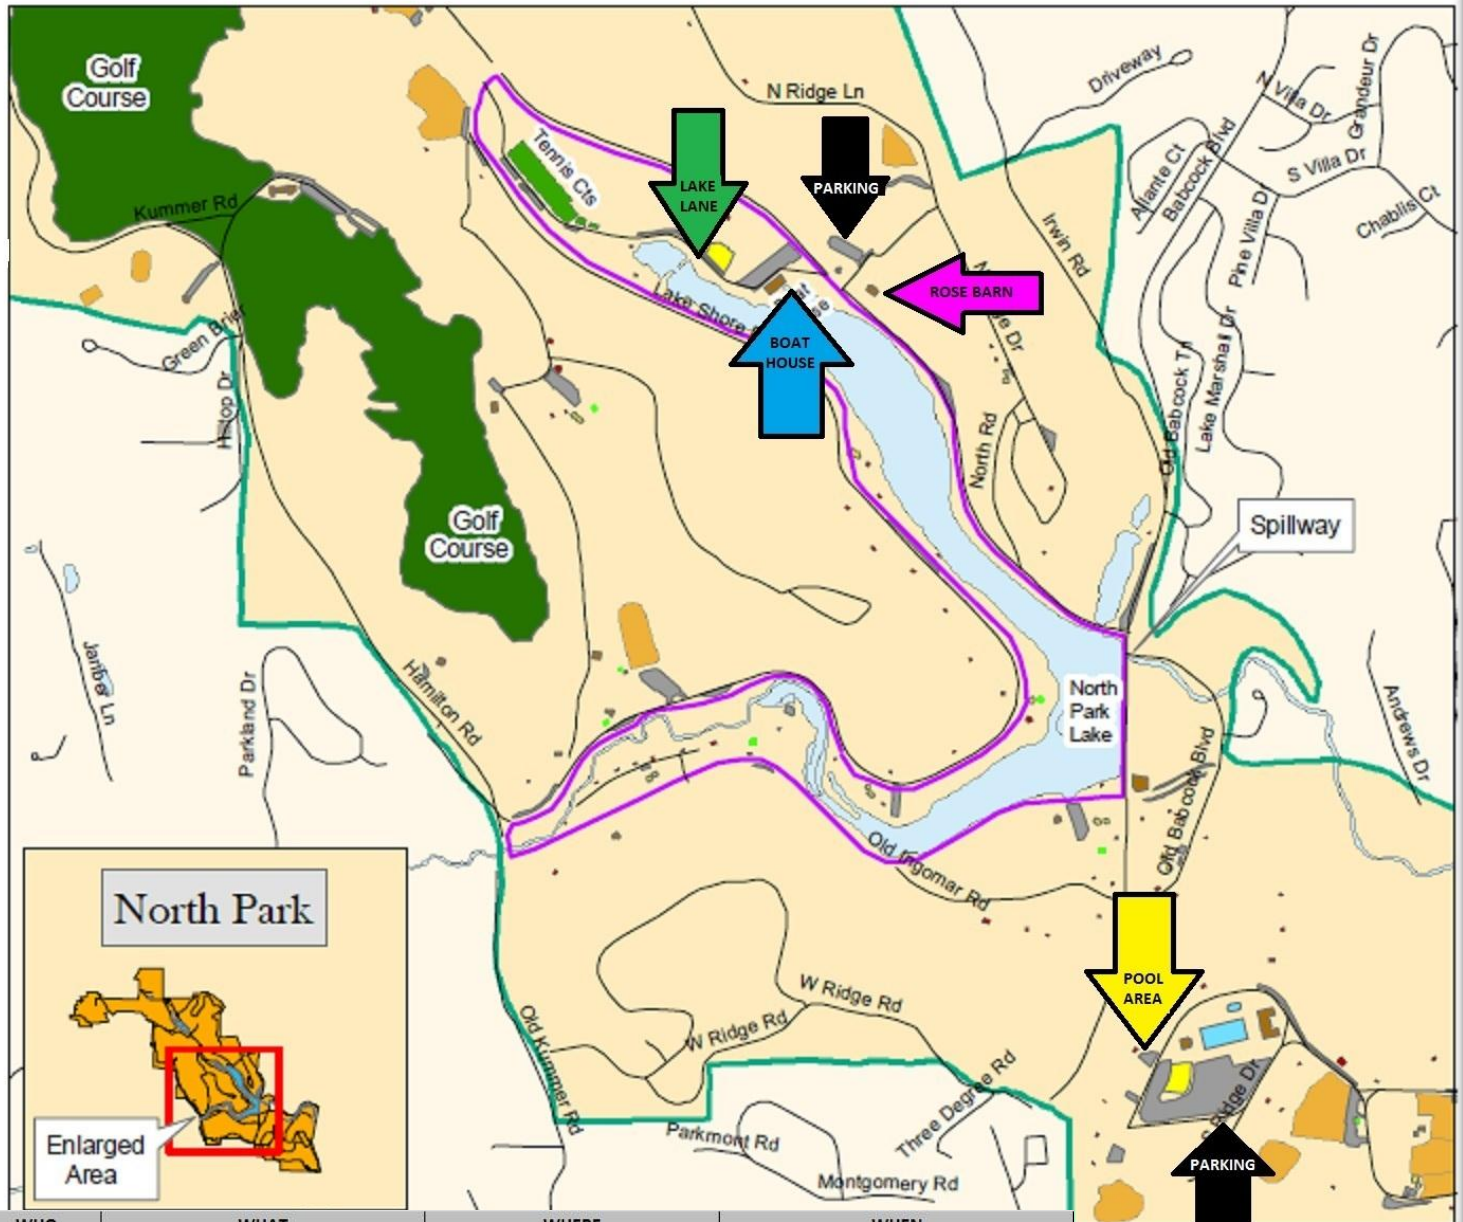

2014 OHIO RIVER WATERSHED CELEBRATION MAP & SCHEDULE

WHO	WHAT	WHERE	WHEN
ADULTS ONLY	COMMITTEE DISPLAYS	ROSE BARN	10 AM TO 3 PM (REGISTRATION BEGINS 9AM)
ADULTS ONLY	NETWORKING & PRESENTATIONS	ROSE BARN	9:30 AM TO 12:30 PM
ALL	RAPTOR DEMONSTRATION	ROSE BARN	12:30 TO 1:15 PM
ALL	WATERSHED AWARDS & DOOR PRIZES	ROSE BARN	2:30 TO 3:00 PM
ALL	WATERSHED EDUCATION AREA	LAKE LANE	10 AM TO 3 PM
ALL	DRONE DEMONSTRATION	LAKE LANE-HARMONY PAVILLION	10:30, 11:30, 1:30, 2:30
ALL	MACRO DEMONSTRATION	LAKE LANE-HARMONY PAVILLION	10:00, 11:00, 1:00, 2:00
ALL	MUNICIPAL OFFICIALS AREA	LAKE LANE	10 AM TO 3 PM
ALL	WATERSHED DISPLAY JUDGING	LAKE LANE	11 AM TO 12 PM
ALL	OH MY GRILL FOOD TRUCK	POOL AREA	11 TO 2 PM
STUDENTS	IMAGINATION STATION	POOL AREA	10 AM TO 2 PM (REGISTRATION BEGINS 9:30 AM)
ALL	RAPTOR DEMONSTRATION	POOL AREA-HENDERSON PAVILLION	11 TO 11:45 AM
ALL	CANOEING	BOAT ACCESS AREA LEFT OF BOATHOUSE	PRE-REGISTRATION ONLY
ALL	FRIENDS OF NORTH PARK WALKS	BOAT HOUSE PARKING LOT	SEE SCHEDULE AT PINE CREEK TABLE
ALL	ALTERNATIVE FUEL VEHICLE DISPLAYS	BOAT HOUSE PARKING LOT	10 AM TO 3 PM
ALL	ENERGY/SUSTAINABILITY EDUCATION AREA	BOAT HOUSE PARKING LOT	10 AM TO 3 PM
ALL	SAUCY MAMAS FOOD TRUCK	BOATHOUSE PARKING LOT	11 TO 2 PM
TICKETED ONLY	PINE CREEK WATERSHED TOUR	BOATHOUSE PARKING LOT @ 12:15	12:29 PM TO 2:25 PM

Legend

- NorthParkBoundary
- Lake Shore Loop - 5 Miles
- Parking Lots
- Restrooms
- Shelters
- Playgrounds
- Ballfields
- Pools
- Roads